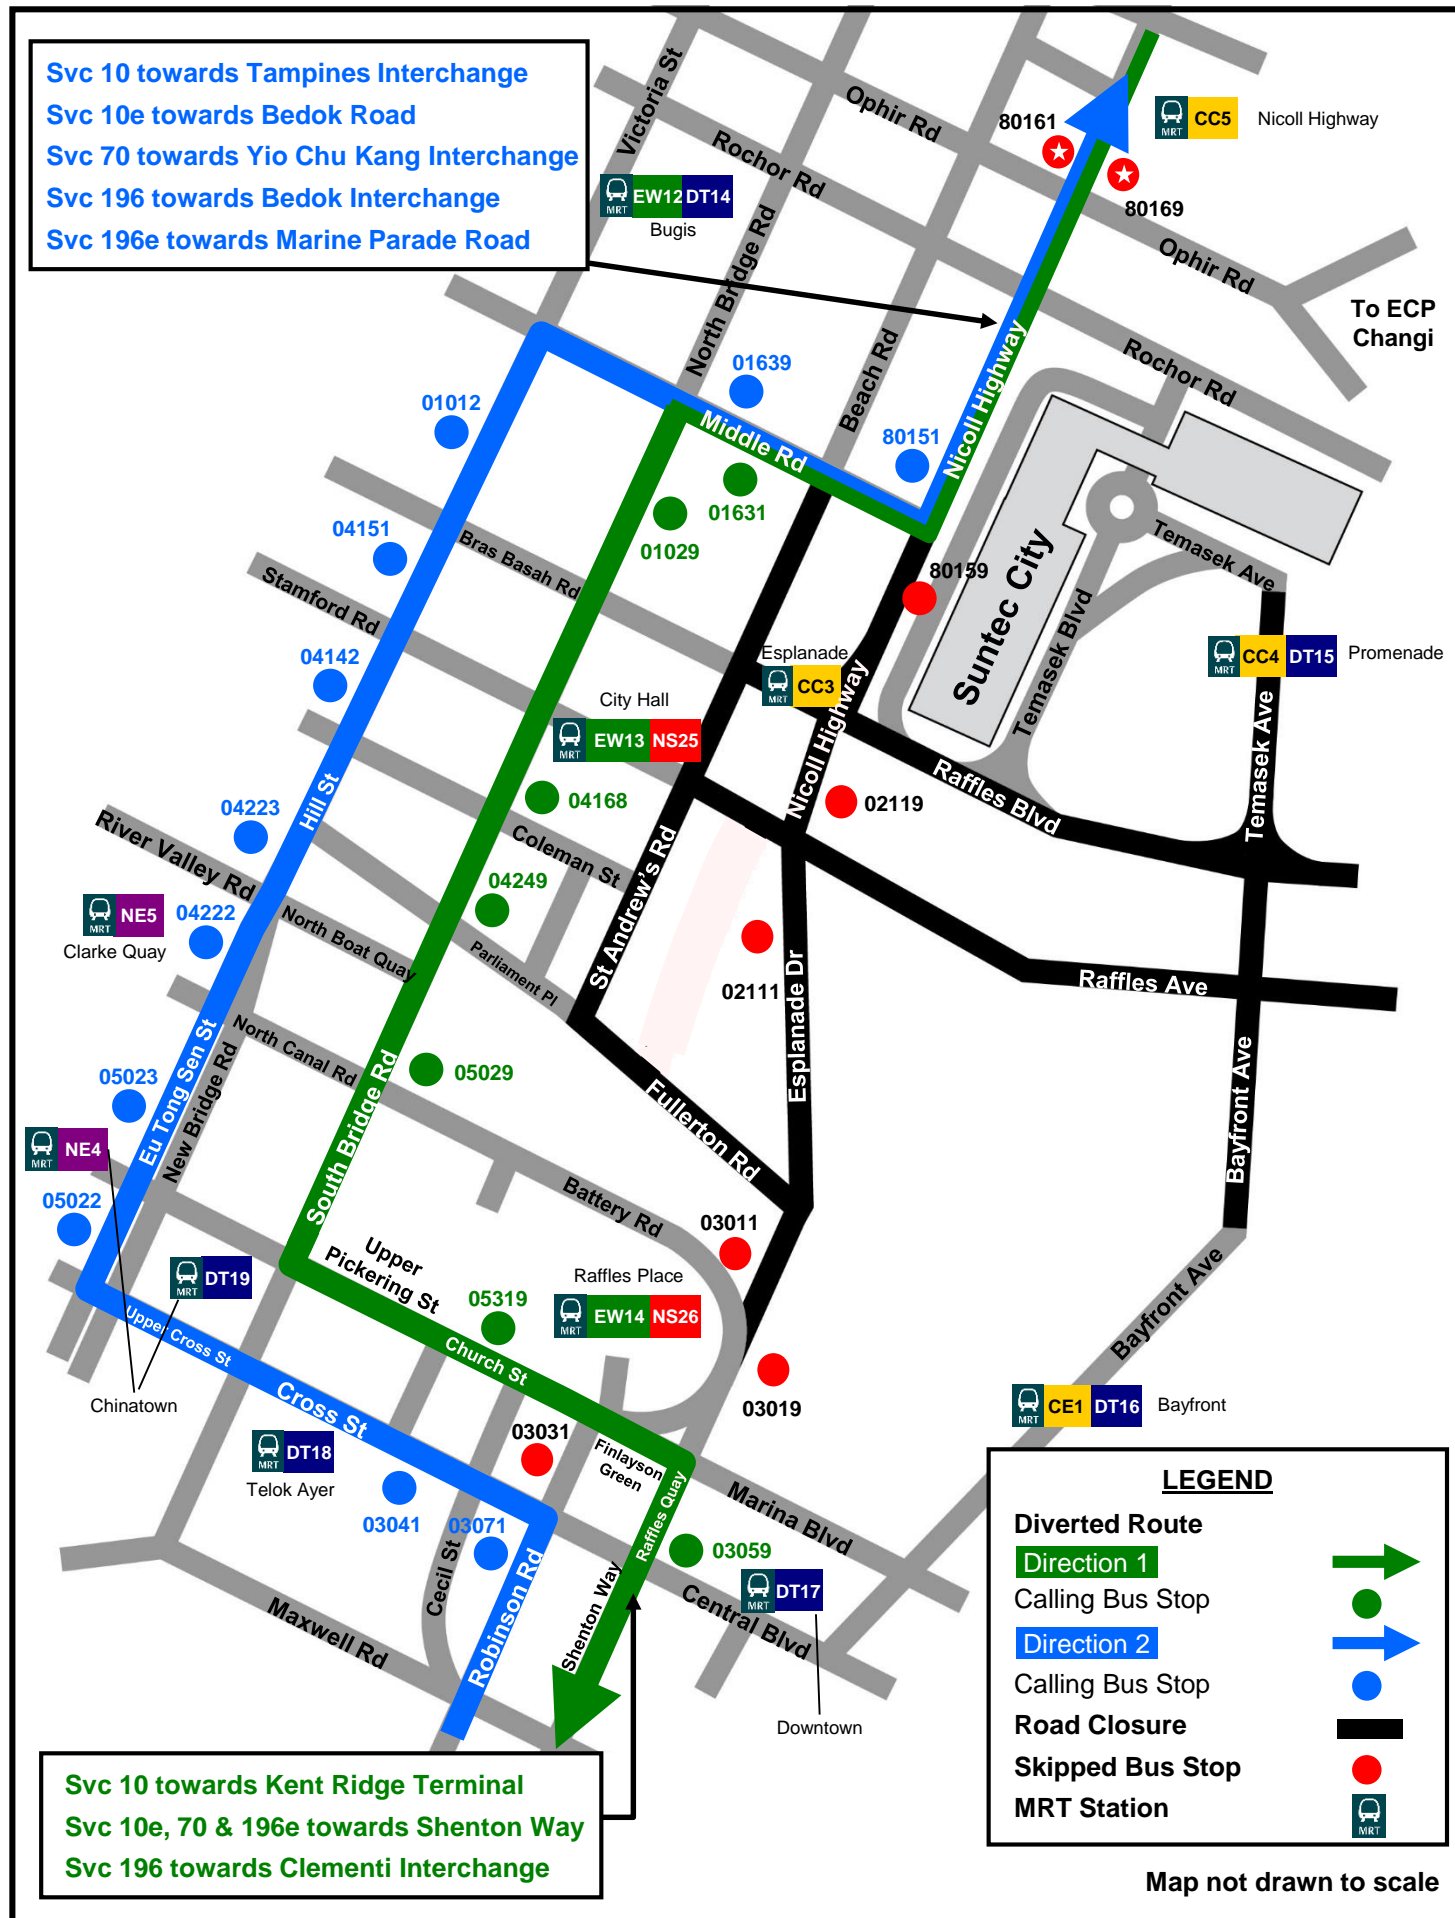

TEMPORARY ROUTE DIVERSION

巴士路线暂时改道 Lencongan Laluan Sementara தற்காலிக மாற்றுப்பாதை

2022 Formula One™ Singapore Grand Prix

10, 10e, 70, 196 & 196e

Tuesday, 27 September to
Monday, 3 October 2022

Due to road closures for the event, these services will be temporarily diverted, resulting in some bus stops being skipped along their regular routes. They will temporarily call at new bus stops along their diverted routes.

活动期间，由于受道路关闭的影响，这些巴士路线将暂时改道。巴士不会在原本路线的部分巴士站停站，而会在改道路线的新巴士站停站。

Akibat penutupan jalan bagi acara tersebut, perkhidmatan akan dipesongkan buat sementara waktu, menyebabkan bas terpaksa melangkau beberapa perhentian bus di sepanjang laluan sedia ada. Ia akan berhenti di beberapa perhentian bus baru di sepanjang laluan yang dipesongkan.

Skipped Bus Stops: 27 Sep - 3 Oct

Esplanade Drive
 ● 02111 Esplanade Bridge

Skipped Bus Stops: 28 Sep - 3 Oct (whole day unless otherwise stated)

Nicoll Highway
 ★ 80161 Opposite Nicoll Highway Station
 From 30 Sep to 2 Oct, bus services will skip this bus stop from 7pm till end of service.
 On 28, 29 Sep and 3 Oct, this bus stop will not be affected.
 ★ 80169 Nicoll Highway Station
 From 30 Sep to 2 Oct, bus services will skip this bus stop from 1pm till end of service.
 On 28, 29 Sep and 3 Oct, this bus stop will not be affected.

● 80159 Suntec City
 ● 02119 Opposite War Memorial Park
 From 28 Sep to 30 Sep, bus services will skip this bus stop from 10am till end of service.
 On 3 Oct, bus services will skip this bus stop from 10am to 5pm and from 8.30pm till end of service.